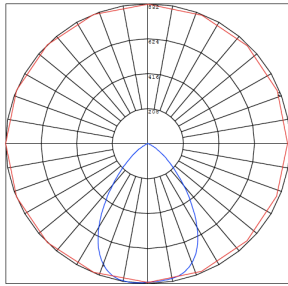

Phone: (877) 805-2252 | Fax: (877) 805-2252
www.westgatemfg.com

Photometrics: CRLC6-40W-MCTP-SA-D

BUG Rating: B1-U1-G0

20W 5000K, Area 25" x 25" Mounting Height: 9'

Other Views:

Hazel

CRLC-EGN-40W-MCTP-D

CRLC-TRM-6S