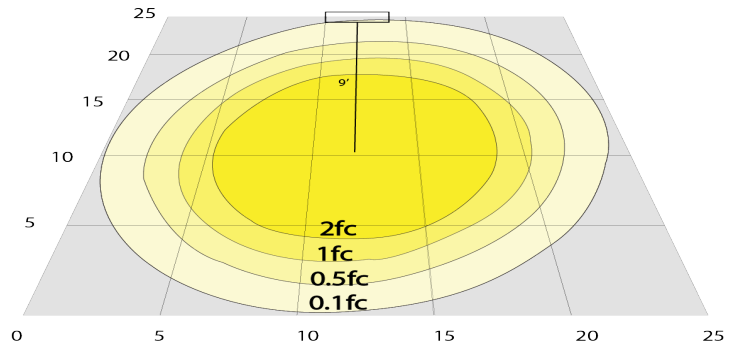

Phone: (877) 805-2252 | Fax: (877) 805-2252
www.westgatemfg.com

Photometrics: CRLC6-40W-MCTP-SA-D

BUG Rating: B1-U1-G0

20W 5000K, Area 25" x 25" Mounting Height: 9'

Other Views:

Hazel

CRLC-EGN-40W-MCTP-D

CRLC-TRM-6S